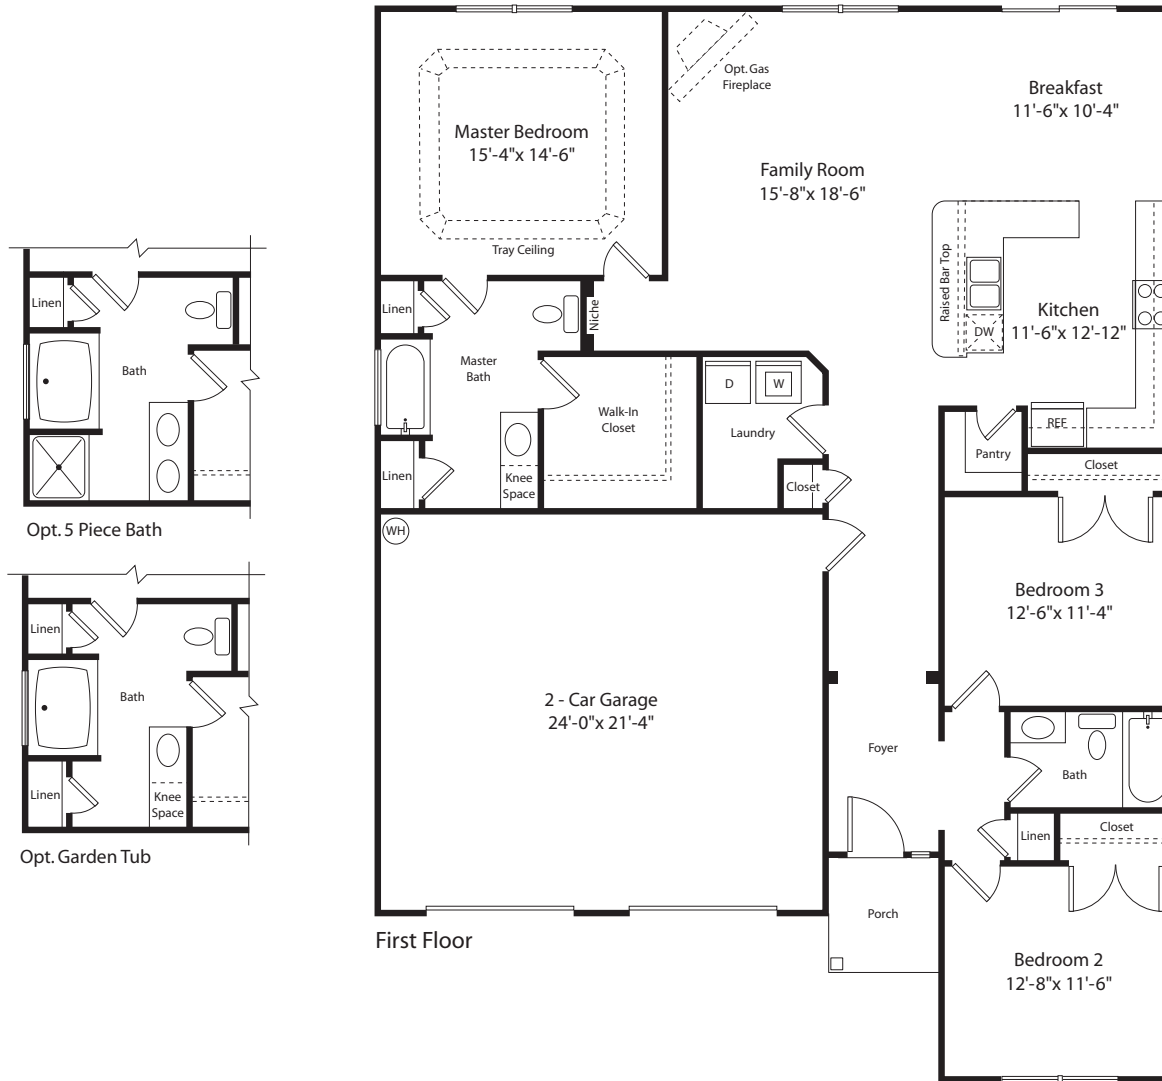

The Columbia

An Innovative and Open Floor Plan...

- Oversized Master Bedroom Suite with Tray Ceiling
- Luxurious Master Bathroom
- 9 ft. Ceilings throughout First Floor
- Large Open Family Room & Kitchen

Floorplans reflect typical approximate dimensions. We reserve the right to make changes without notice. 10/08